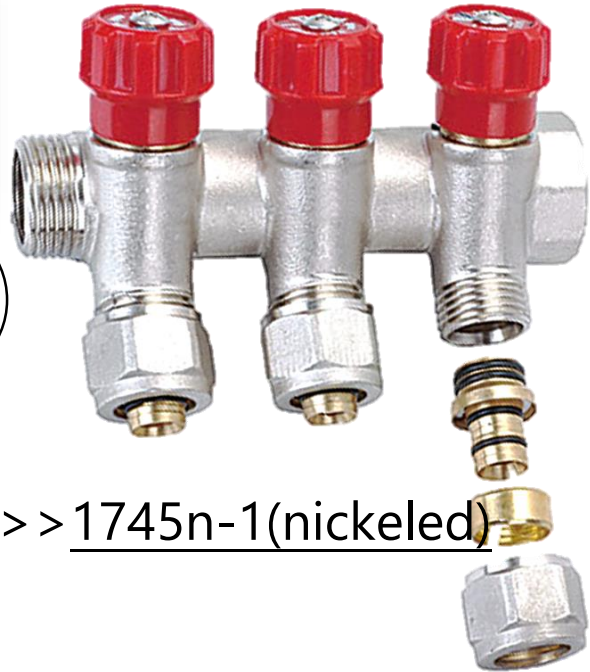

>> 1712h

**Safety
Valves**

PEX
-AL
PIPE

PEX
PIPE

- B=blue handle
- R=red handle
- Multiple sizes/ways are provided

- >> 1720h-alsb
- >> 1720h-alsr
- >> 1720n-alsb(nickeled)
- >> 1725n-alsr(nickeled)

- >> 1725h-alsb
- >> 1725h-alsr
- >> 1725n-alsb(nickeled)
- >> 1725n-alsr(nickeled)

Manifold

36
MM

>> 1737n(nickeled)
>> 1737h

PEX
PIPE

>> 1740n(nickeled)
>> 1740h

>> 25271n(nickeled)

>> 25272n(nickeled)

Manifold

B=blue handle

R=red handle

Multiple sizes/ways are provided

PEX
-AL
PIPE

>> 1745n-1(nickeled)

>> 1745n(nickeled)

PEX
-AL
PIPE

>> 1745n-1-new(nickeled)

>> 1750n(nickeled)

>> 1750h

Manifold

B=blue handle

R=red handle

Multiple sizes/ways are provided

50
MM

>> 1760h