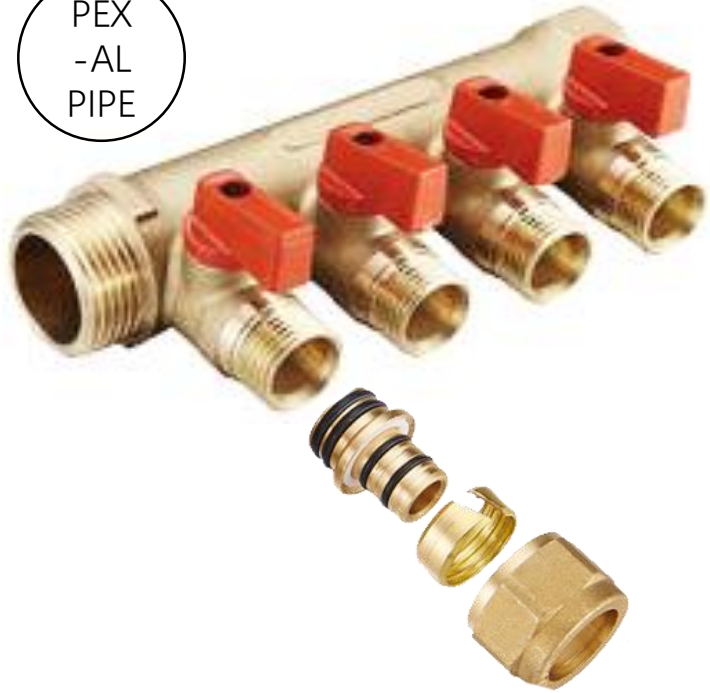

>> 27020n (nicked)
>> 27020h

>> 1714n (nicked)
>> 1714h

**Automatic
Air Vents**

>> 27200h

>> 27201h

>> 27310n (nicked)

>> 27313n (nicked)

>> 1712n(nicked)

>> 1712h

**Safety
Valves**

PEX
-AL
PIPE

PEX
PIPE

- B=blue handle
- R=red handle
- Multiple sizes/ways are provided

- >> 1720h-alsb
- >> 1720h-alsr
- >> 1720n-alsb(nickeled)
- >> 1725n-alsr(nickeled)

- >> 1725h-alsb
- >> 1725h-alsr
- >> 1725n-alsb(nickeled)
- >> 1725n-alsr(nickeled)

B=blue handle

R=red handle

Multiple sizes/ways are provided

PEX
-AL
PIPE

>> 1745n-1(nickeled)

>> 1745n(nickeled)

PEX
-AL
PIPE

>> 1745n-1-new(nickeled)

>> 1750n(nickeled)

>> 1750h

Manifold

B=blue handle

R=red handle

Multiple sizes/ways are provided

50
MM

>> 1760h