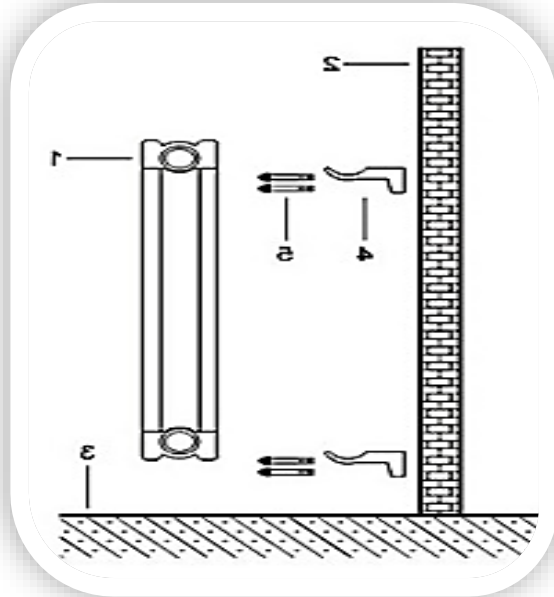

spring

/ in winter /

Radiator Parts

>>8323

>>8325

>>8326

>>8330

Radiator Parts

>> 1750n(nickeled)

>> 1750h

Manifold

B=blue handle

R=red handle

Multiple sizes/ways are provided

50
MM

>> 1760h