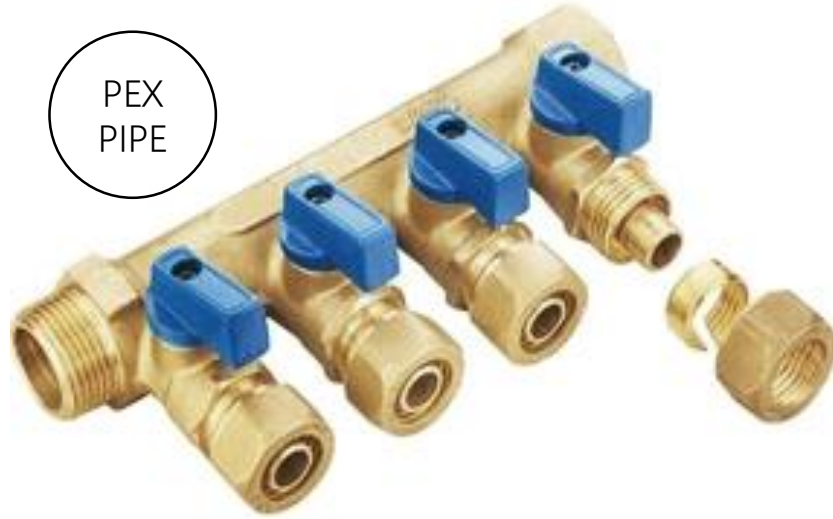

>> 1712h

**Safety
Valves**

PEX
-AL
PIPE

PEX
PIPE

- B=blue handle
- R=red handle
- Multiple sizes/ways are provided

- >> 1720h-alsb
- >> 1720h-alsr
- >> 1720n-alsb(nickeled)
- >> 1725n-alsr(nickeled)

- >> 1725h-alsb
- >> 1725h-alsr
- >> 1725n-alsb(nickeled)
- >> 1725n-alsr(nickeled)

Manifold

36
MM

>> 1737n(nickeled)
>> 1737h

PEX
PIPE

>> 1740n(nickeled)
>> 1740h

>> 25271n(nickeled)

>> 25272n(nickeled)

Manifold

B=blue handle

R=red handle

Multiple sizes/ways are provided

PEX
-AL
PIPE

>> 1745n-1(nickeled)

>> 1745n(nickeled)

PEX
-AL
PIPE

>> 1745n-1-new(nickeled)

>> 1750n(nickeled)

>> 1750h

Manifold

B=blue handle

R=red handle

Multiple sizes/ways are provided

50
MM

>> 1760h