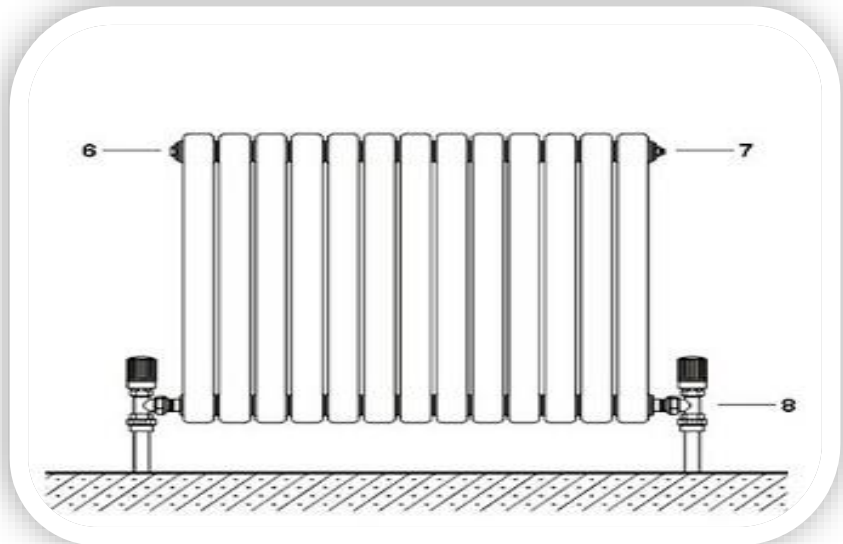

Radiator Parts