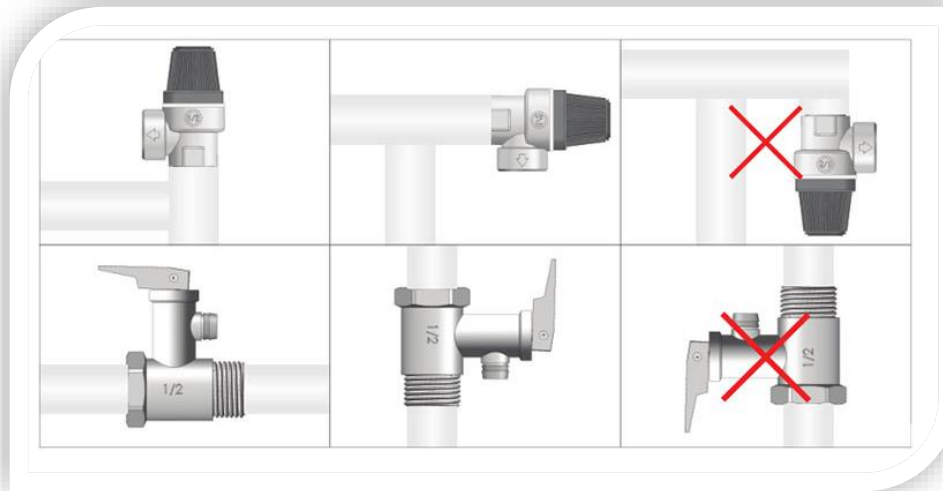

>> 1712h

**Safety
Valves**

PEX
-AL
PIPE

PEX
PIPE

- B=blue handle
- R=red handle
- Multiple sizes/ways are provided

- >> 1720h-alsb
- >> 1720h-alsr
- >> 1720n-alsb(nickeled)
- >> 1725n-alsr(nickeled)

- >> 1725h-alsb
- >> 1725h-alsr
- >> 1725n-alsb(nickeled)
- >> 1725n-alsr(nickeled)