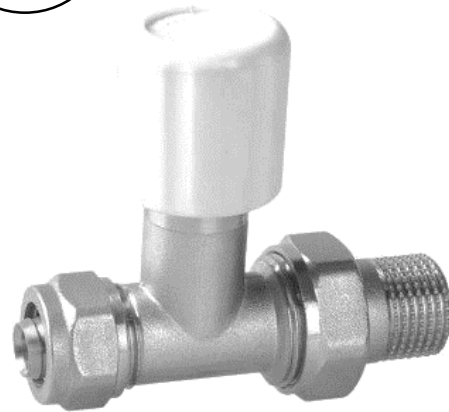

Manual Valves for Radiators

PEX
-AL
PIPE >> 25251n

PEX
-AL
PIPE >> 25253n

>> 25261 **heavy**

PEX
-AL
PIPE >> 25252n

PEX
-AL
PIPE >> 25254n

>> 25262 **heavy**

**Valves for
Radiators with
Thermostatic Head**

>> 1750n(nickeled)

>> 1750h

Manifold

B=blue handle

R=red handle

Multiple sizes/ways are provided

50
MM

>> 1760h